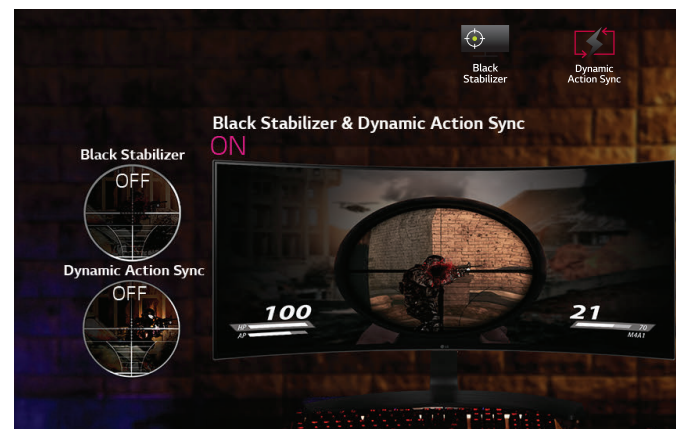

SPLIT SCREEN

Screen Split divides the display into multiple sections for different tasks by resizing the windows on the screen. The free downloadable LG OnScreen Control software allows several different split-screen configurations.

FLICKER SAFE AND READER MODE

Eye fatigue is a major concern when working overtime on the computer. LG's almost zero flicker technology and Reader mode that reduces blue light emissions allow you to work more comfortably for long periods of time.

BLACK STABILIZER

Black Stabilizer is especially useful to detect objects including enemies that are hiding in dark areas. Dynamic Action Sync allows you to attack enemies faster with less lag time.

 **HDR** HIGH DYNAMIC RANGE

To more fully realize content creators' vision, this monitor is compatible with industry-standard HDR10 high dynamic range, supporting specific levels of color and brightness that exceed the capabilities of ordinary monitors.