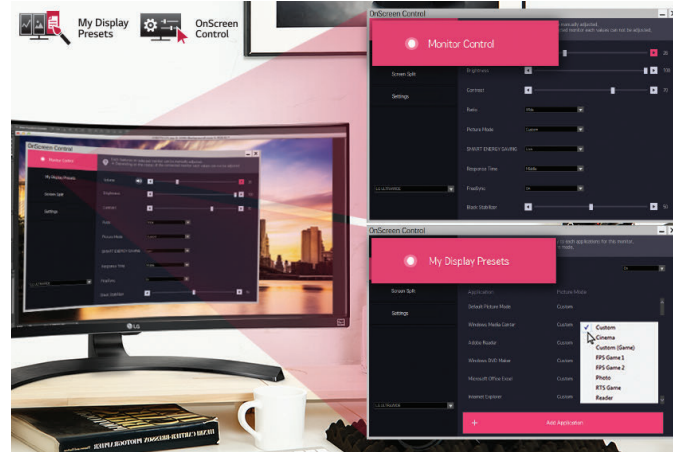

BLACK STABILIZER

Black Stabilizer is especially useful to detect objects including enemies that are hiding in dark areas. Dynamic Action Sync allows you to attack enemies faster with less lag time.

 **HDR** HIGH DYNAMIC RANGE

To more fully realize content creators' vision, this monitor is compatible with industry-standard HDR10 high dynamic range, supporting specific levels of color and brightness that exceed the capabilities of ordinary monitors.

 **ONSCREEN CONTROL**

OnScreen Control allows you to easily customize monitor settings with a few clicks of a mouse. Moreover, My Display Presets included within OnScreen Control offers customized picture mode for specific software. It has automatically applied to picture mode you already preset.